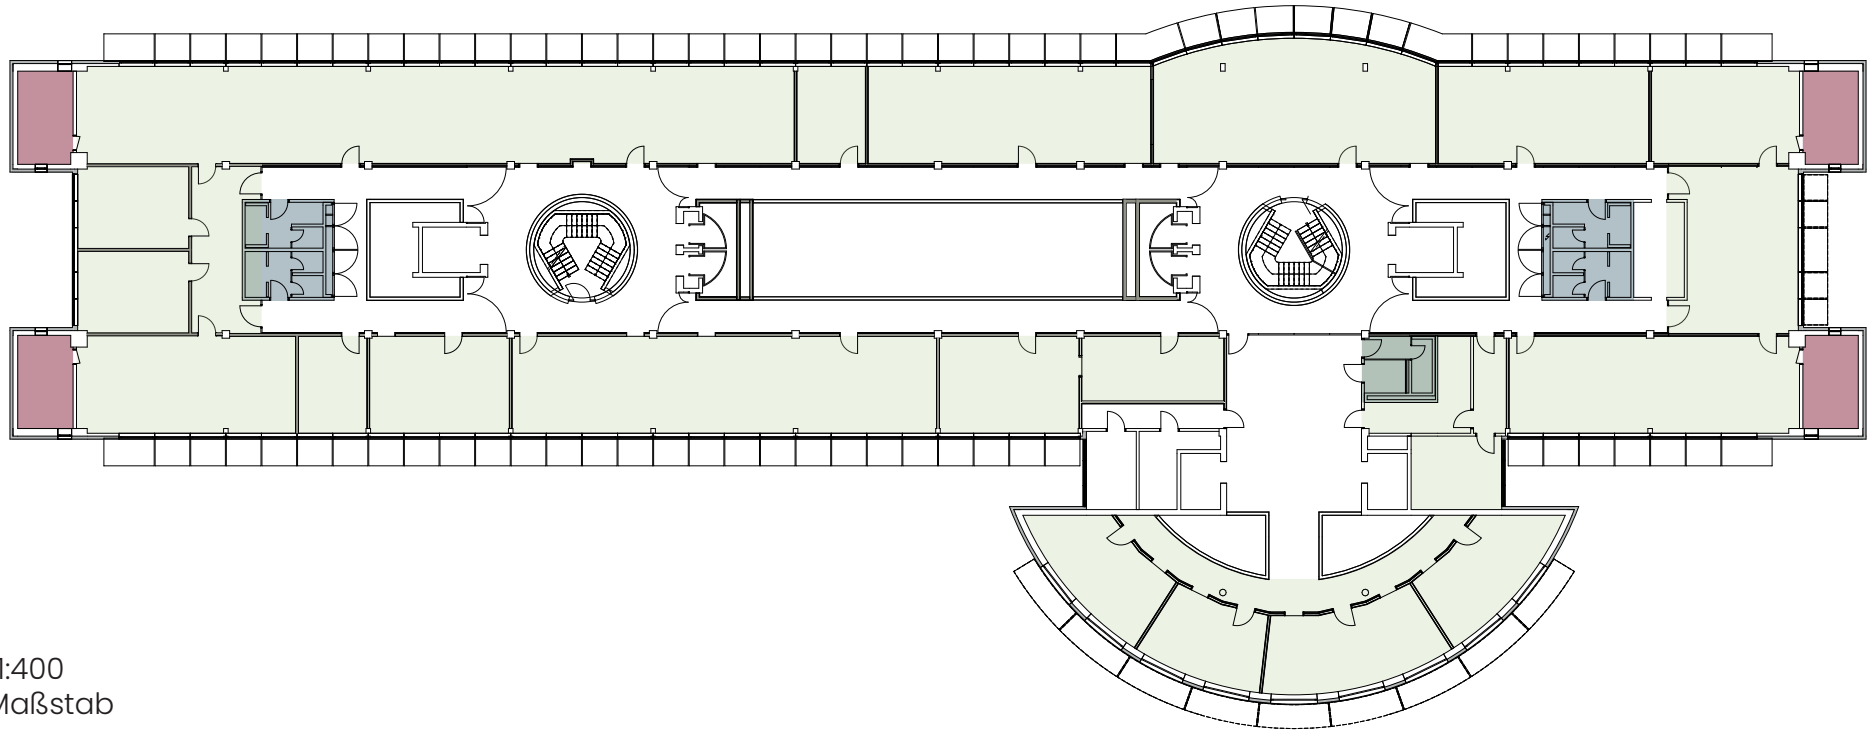

The image features a variety of 3D pyramids in different sizes and orientations, scattered across a white background. The pyramids are rendered with semi-transparent faces and colored outlines. The colors used include shades of pink, light green, and light blue. Some pyramids are larger and more prominent, while others are smaller and more numerous. The overall composition is abstract and geometric.

MIZAR

MIZAR 3°

mizar.space

scala 1:400
1:400 Maßstab

locali tecnici Technikräume	56m ²
servizi Toilette	46m ²
uffici Büros	1490m ²

MIZAR 4° V1

mizar.space

scala 1:400
1:400 Maßstab

locali tecnici Technikräume	56m ²
servizi Toilette	31m ²
E1	338m ²
E2	137m ²
E3	176m ²
E4	635m ²

MIZAR 4° V2

mizar.space

scala 1:400
1:400 Maßstab

locali tecnici Technikräume	56m ²
servizi Toilette	49m ²
E1	179m ²
E2	179m ²
E3	137m ²
E4	157m ²
E5	323m ²
E6	228m ²

MIZAR 5°

mizar.space

scala 1:400
1:400 Maßstab

 locali tecnici Technikräume	32m ²
 servizi Toilette	42m ²
 E1	908m ²

MIZAR-1

mizar.space

scala 1:400
1:400 Maßstab

Parccheggio
Parken